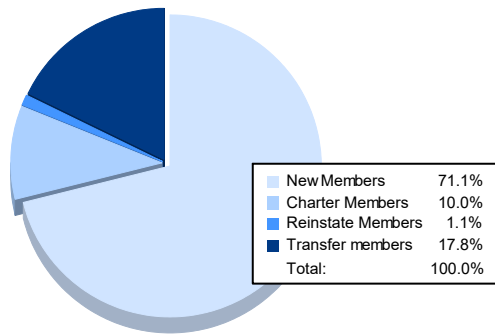

Year	New Clubs	Dropped Clubs	Gain/ Loss Clubs	New Members	Charter Members	Reinstate Members	Transfer Members	Total Member Added	Total Members Dropped	Gain/ Loss Members
2016-2017	0	0	0	121	0	5	5	131	169	-38
2017-2018	1	0	1	97	27	3	4	131	165	-34
2018-2019	0	0	0	94	0	3	3	100	162	-62
2019-2020	0	2	-2	88	0	2	4	94	113	-19
2020-2021	0	6	-6	64	9	1	16	90	183	-93
<b>Average</b>	<b>0</b>	<b>2</b>	<b>-1</b>	<b>93</b>	<b>7</b>	<b>3</b>	<b>6</b>	<b>109</b>	<b>158</b>	<b>-49</b>

### Membership Composition June 2021 Cumulative