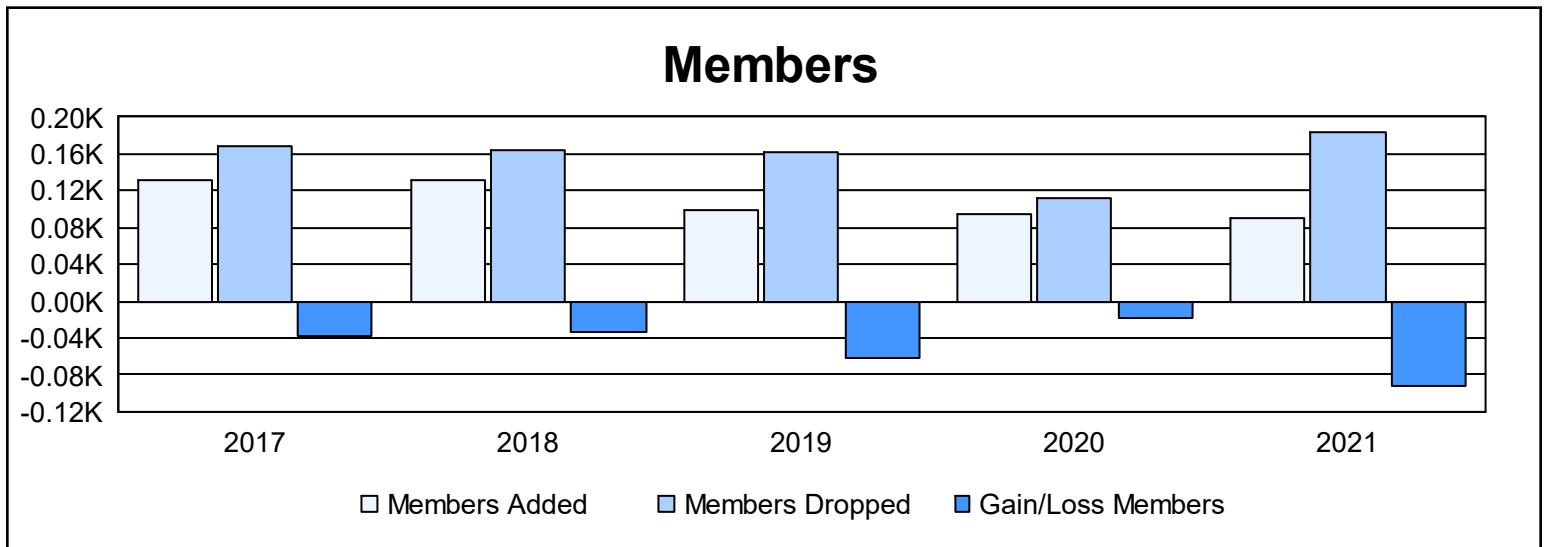

Year	New Clubs	Dropped Clubs	Gain/ Loss Clubs	New Members	Charter Members	Reinstate Members	Transfer Members	Total Member Added	Total Members Dropped	Gain/ Loss Members
2016-2017	0	0	0	121	0	5	5	131	169	-38
2017-2018	1	0	1	97	27	3	4	131	165	-34
2018-2019	0	0	0	94	0	3	3	100	162	-62
2019-2020	0	2	-2	88	0	2	4	94	113	-19
2020-2021	0	6	-6	64	9	1	16	90	183	-93
<b>Average</b>	<b>0</b>	<b>2</b>	<b>-1</b>	<b>93</b>	<b>7</b>	<b>3</b>	<b>6</b>	<b>109</b>	<b>158</b>	<b>-49</b>

### Membership Composition June 2021 Cumulative