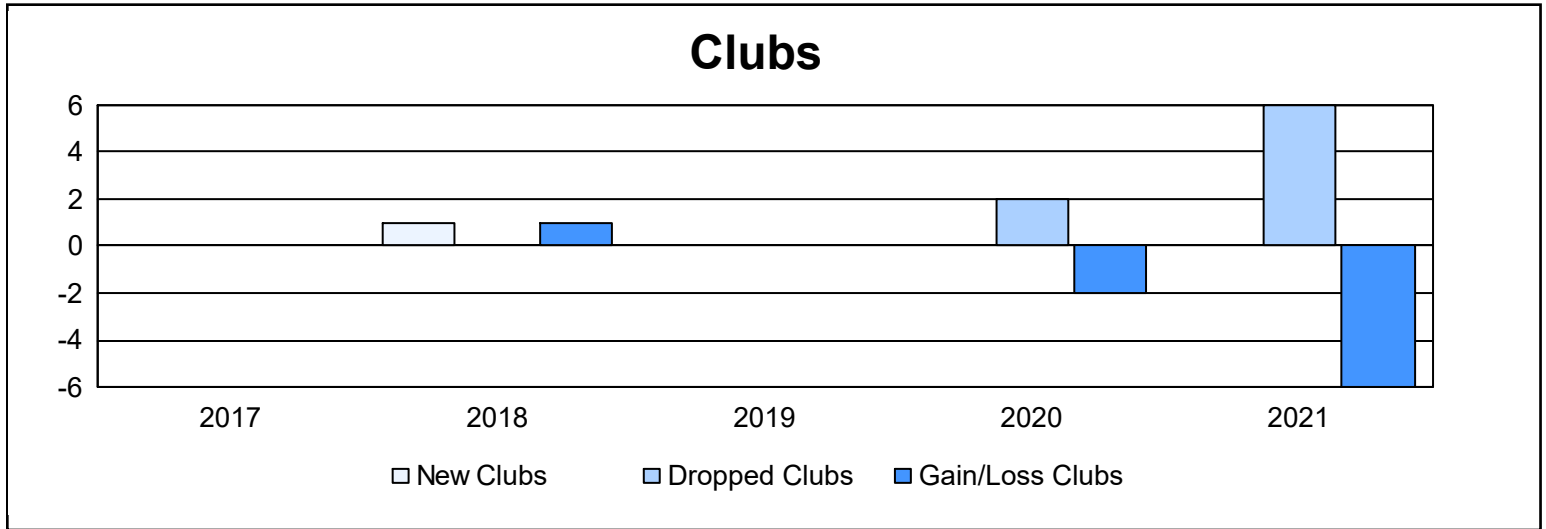

Year	New Clubs	Dropped Clubs	Gain/ Loss Clubs	New Members	Charter Members	Reinstate Members	Transfer Members	Total Member Added	Total Members Dropped	Gain/ Loss Members
2016-2017	0	0	0	121	0	5	5	131	169	-38
2017-2018	1	0	1	97	27	3	4	131	165	-34
2018-2019	0	0	0	94	0	3	3	100	162	-62
2019-2020	0	2	-2	88	0	2	4	94	113	-19
2020-2021	0	6	-6	64	9	1	16	90	183	-93
<b>Average</b>	<b>0</b>	<b>2</b>	<b>-1</b>	<b>93</b>	<b>7</b>	<b>3</b>	<b>6</b>	<b>109</b>	<b>158</b>	<b>-49</b>

### Membership Composition June 2021 Cumulative